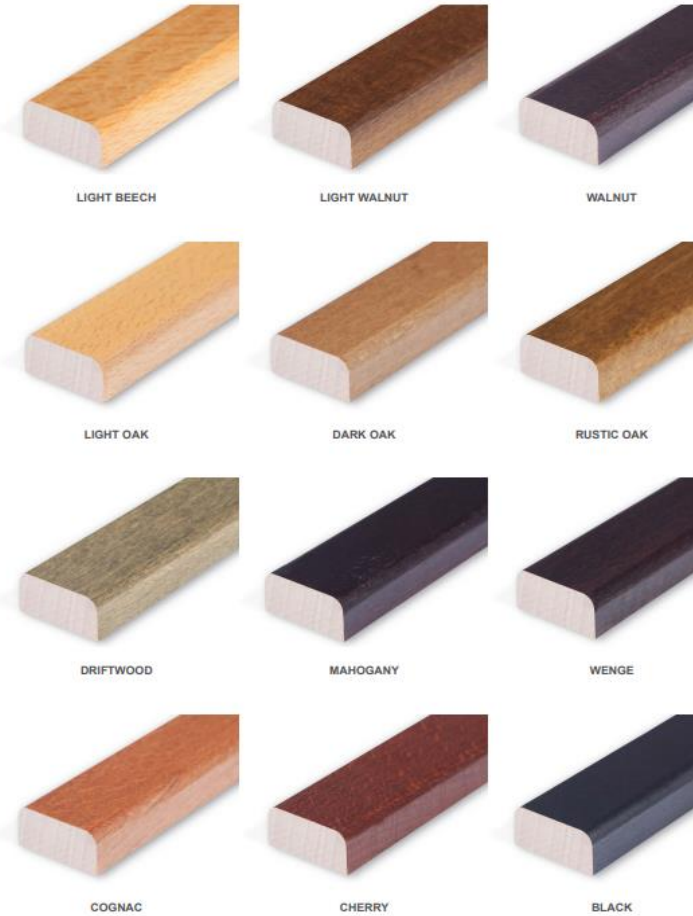

Cirrus High Chair

Specifications

SKU	600-963
Height (mm)	1035
Width (mm)	620
Depth (mm)	585
Seat Height (mm)	750
QTY Per Pallet	6
Weight	12.50Kg
MOQ	10
Material	Beechwood

FRAME FINISHES

VENETO FAUX LEATHERS

AVAILABLE
RAW

**FINISHED
TO ORDER**

Veneto
FAUX
LEATHER